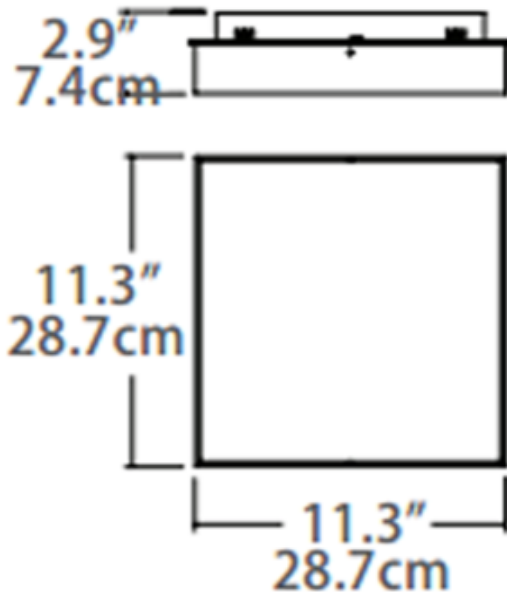

<b>SHADE COLOR</b>	Matte White
<b>BODY FINISH</b>	Polished Chrome
<b>WATTAGE</b>	22.4W
<b>DIMMER</b>	Standard 120V
<b>DIMENSIONS</b>	11.3"L x 11.3"W x 2.9"H
<b>INTEGRATED LED MODULE</b>	
<b>LAMP</b>	1 x LED/22.4W/120V LED

*Technical Information*

<b>LUMINOUS FLUX</b>	1494 lumens
<b>LUMENS/WATT</b>	66.70
<b>LAMP COLOR</b>	3000K
<b>COLOR RENDERING</b>	90 CRI

**SPEC #** BLK340657

COMPANY	PROJECT	FIXTURE TYPE	APPROVED BY	DATE