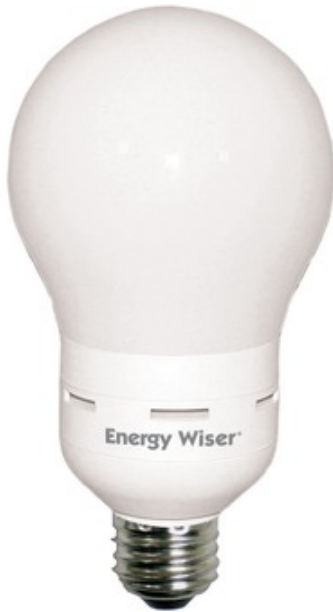

A20 Medium Base 20W CFL 2800K 120V

Description:

A20 Medium Base 120 Volt Compact Fluorescent features an A-type shape, 2800K color temperature, 82CRI, 1100 lumens, 8,000 hour average lamp life. UL listed. Energy Star rated. 2.39 inch diameter x 6 inch length.

List Price: \$10.03
 Our Price: \$2.51

Shade Color: N/A
 Body Finish: N/A
 Lamp: 1 x A20/Medium (E26)/20W/120V Compact Fluorescent
 Wattage: 20W
 Dimmer: Not Dimmable
 Dimensions: 6"L x 2.39"W

Technical Information

Luminous Flux: 1100 lumens
 Lumens/Watt: 55.00
 Lamp Color: 2800 K
 Color Rendering: 82 CRI
 Lamp Life: 8000 hours

Product Number: BUB3505			
Company:		Fixture Type:	Date: Apr 21, 2018
Project:		Approved By:	