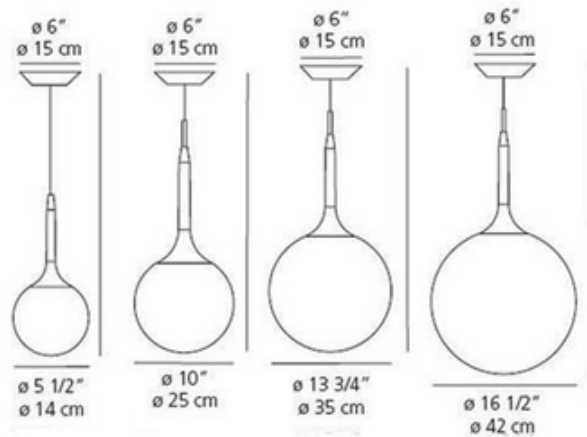

Castore Pendant

Designer: Michele De Lucchi

Description:

Castore Pendant series features white hand blown venetian glass diffusers with external etched finish. Available in three sizes. Diffuser support in steel tubing covered by a tapered sleeve in white translucent molded polycarbonate, allowing for partial soft diffusion of light from diffuser. Suspension cable in stainless steel. Ceiling plate in steel with canopy in white molded thermoplastic. Mounts to standard electrical junction box. 120 volt medium base incandescent bulbs are required, but not included. General light distribution. UL listed. Small: 10 inch diameter x 28.25 inch minimum/87.5 inch maximum overall length. Medium: 13.75 inch diameter x 32.75 inch minimum/91.75 inch maximum overall length. Large: 16.5 inch diameter x 39 inch minimum/98.1 inch maximum overall length.

Shown in: White / White

List Price: \$706.25
Our Price: \$480.25

Shade Color: White
Body Finish: White
Lamp: 1 x A19/Medium (E26)/150W/120V Incandescent
 1 x A19/Medium (E26)/120V LED
Wattage: 150W
Dimmer: Incandescent
Dimensions: 98.1"L x 13.75"W