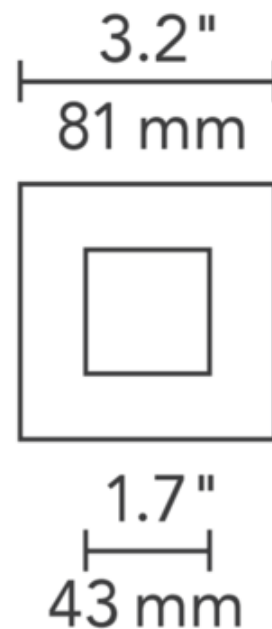

Technical Information

FUNCTION	Downlight
APERTURE SHAPE	Square

SPEC # ELE361140

COMPANY	PROJECT	FIXTURE TYPE	APPROVED BY	DATE