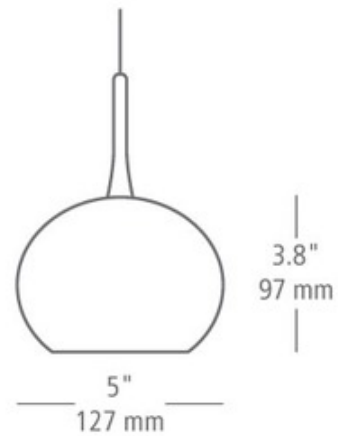

**BRAND**

LBL Lighting

**DESCRIPTION**

Neptune pendant features a blown glass sphere with swirls of color. Glass available in amber, blue, opal, or red. Finish available in satin nickel or bronze. Also available in an LED version. Includes 6 feet field cuttable suspension cable. Includes 4 inch round flash canopy. One 50 watt, 12 volt, GY6.35 Xenon bi-pin lamp, included. 5 inch wide x 3.8 inch height. ETL listed.

<b>SHADE COLOR</b>	Amber
<b>BODY FINISH</b>	Satin Nickel
<b>WATTAGE</b>	50W
<b>DIMMER</b>	Standard 120V
<b>DIMENSIONS</b>	5"W x 3.8"H
<b>BULB INCLUDED</b>	
<b>LAMP</b>	1 x JC/GY6.35 (bipin)/50W/12V Halogen