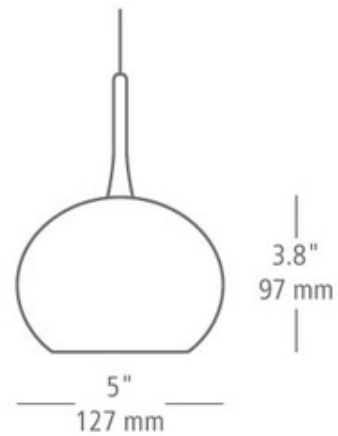

BRAND

LBL Lighting

DESCRIPTION

Neptune pendant features a blown glass sphere with swirls of color. Glass available in amber, blue, opal, or red. Finish available in satin nickel or bronze. Also available in an LED version. Includes 6 feet field cuttable suspension cable. Includes 4 inch round flash canopy. One 50 watt, 12 volt, GY6.35 Xenon bi-pin lamp, included. 5 inch wide x 3.8 inch height. ETL listed.

SHADE COLOR	Amber
BODY FINISH	Satin Nickel
WATTAGE	50W
DIMMER	Standard 120V
DIMENSIONS	5"W x 3.8"H
BULB INCLUDED	
LAMP	1 x JC/GY6.35 (bipin)/50W/12V Halogen

SPEC #

LBL36216

COMPANY

PROJECT

FIXTURE TYPE

APPROVED BY