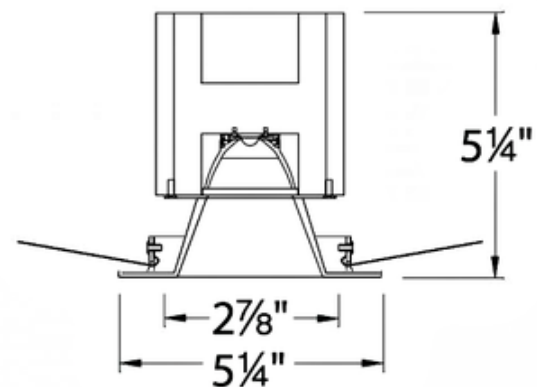

COMPANY	PROJECT	FIXTURE TYPE	APPROVED BY	DATE