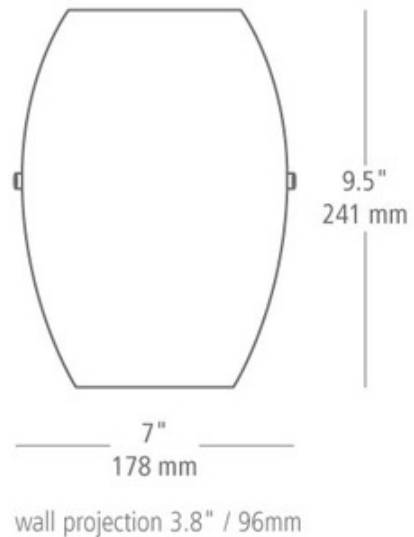

Monty Wall Sconce

Designer: A. Marco

Description:

Monty wall features mouth-blown murano glass with millefiore glass fusions and silver flakes. Glass available in blue, mocha, opal and red. Finish available in satin nickel or bronze. Also available in compact fluorescent lamping. One 60 watt, 120 volt, T4 G9 lamp, included. 7 inch width x 9.5 inch height x 3.8 inch length. ETL listed. ADA compliant.

Shown in: Satin Nickel / Mocha

List Price: \$428.00
Our Price: \$342.40

Shade Color: Mocha
Body Finish: Satin Nickel
Lamp: 1 x T4/G9/60W/120V Halogen
Wattage: 60W
Dimmer: Incandescent
Dimensions: 9.5"H x 7"W x 3.8"D