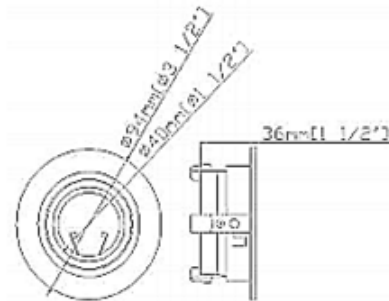

# R3-421 3 Inch Round Adjustable Alzak Trim

**Description:**

3 Inch Round 35 Degree Adjustable Alzak Trim available in Matte White trim with Clear or Matte White reflector, or Brushed Nickel with Black reflector. For use in low and line voltage applications. One 12 volt GU5.3 MR16 or 120 volt GU10 MR16 halogen lamp up to 50 watts, or LED equivalent, is required, but not included (lamp type dependent on housing/trim combination). Check with LED lamp manufacturer for dimmer compatibility when using LED equivalent. 3.5 inch diameter outside dimension. A complete fixture includes a housing and trim, sold separately.

**Technical Information**

Function: Adjustable Accent  
 Ceiling Type: Drywall with Trim  
 Aperture Shape: Round  
 Aperture Size: 0.000"

Product Number: <b>BEA36914</b>			
Company:		Fixture Type:	Date: Mar 18, 2018
Project:		Approved By:	