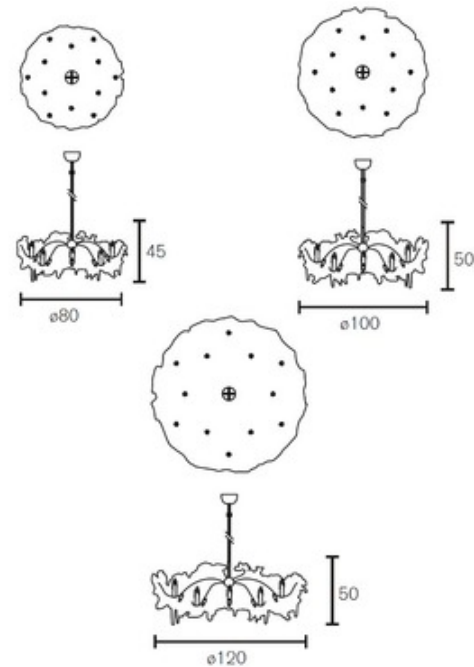

BRAND

Brand Van Egmond

DESCRIPTION

Flower Power hanging lamp round features flowing, seventies shapes that are set-off against large icicles, creating an exciting spectacle for the eyes. Breaking with the tradition of hand-crafting wires of steel, the cutting of steel plates into flower shapes led to the creation of Flower Power. Features glass drops that evoke the idea of icicles. Finish available in black, white and nickel. Available in wall sconce, ceiling mount and chandelier versions. Twelve 25 watt 120 volt JCD G9 halogen lamps included. General light distribution. Available in three sizes. Small: 31.5 inch diameter x 15.7 inch height. Medium: 39.4 inch diameter x 19.7 inch height. Large: 47.2 inch diameter x 19.7 inch height. Supplied with two stems totaling 78 inches. Medium and Large sizes require a special rated junction box for fixtures weighing over 50 pounds.

SHADE COLOR	N/A
BODY FINISH	Matte Black
WATTAGE	300W
DIMMER	Standard 120V
DIMENSIONS	78"L x 31.5"W x 15.7"H
BULB INCLUDED	
LAMP	12 x JCD/G9/25W/120V Halogen

SPEC # BVE37174

COMPANY	PROJECT	FIXTURE TYPE	APPROVED BY	DATE