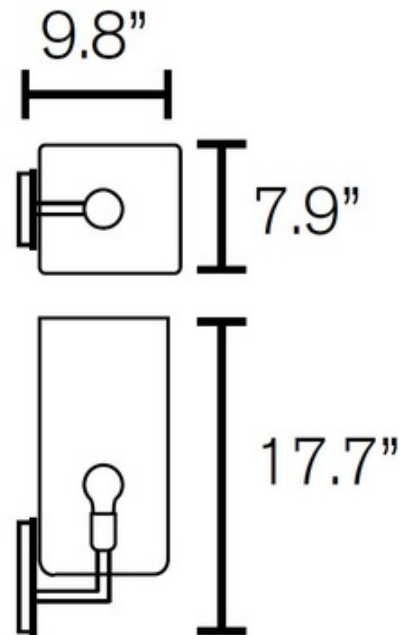

Shown in: Nickel

COMPANY	PROJECT	FIXTURE TYPE	APPROVED BY	DATE