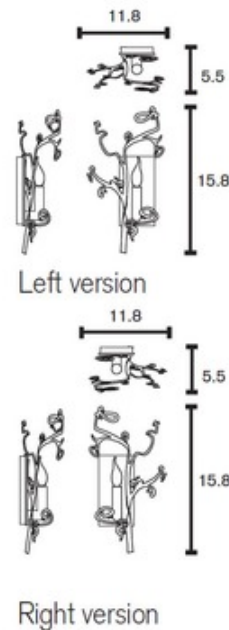

Flower Power Right Wall Sconce

Designer: Annet van Egmond & William Brand

Description:

Flower power right wall sconce features stunning iron flowers with icicles set against a black, white or nickel finish base. Available in a left and right version with iron flowers pointing left or right. Available in wall sconce, ceiling mount and chandelier versions. One 25 watt, 120 volt, B10 candelabra base incandescent lamp not included. General light distribution. Made in the Netherlands. 11.8 inch width x 15.8 inch height x 5.5 inch depth.

Shown in: Black

List Price: \$2352.64
Our Price: \$1764.48

Shade Color: N/A
Body Finish: Black
Lamp: 1 x B10/Candelabra (E12)/25W/120V Incandescent
 1 x B10/Candelabra (E12)/120V LED
Wattage: 25W
Dimmer: Incandescent
Dimensions: 15.8"H x 11.8"W x 5.5"D

Product Number: BVE37253			
Company:		Fixture Type:	Date: Apr 26, 2018
Project:		Approved By:	

Fax: (773) 883-6131

Phone: 866-954-4489

Address: 1718 W. Fullerton Ave. Chicago IL 60614

www.Lightology.com