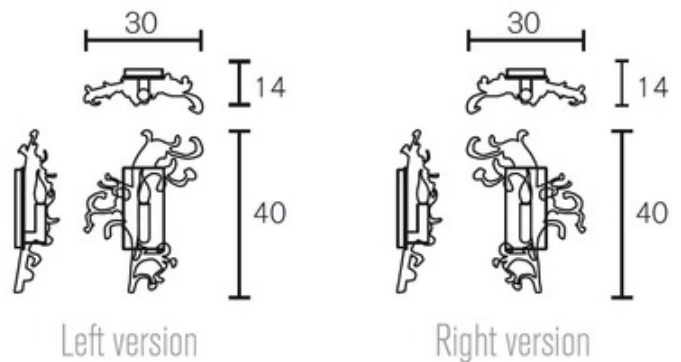

**BRAND**

Brand Van Egmond

**DESCRIPTION**

Flower power wall sconce features stunning iron flowers with icicles set against a black, white or nickel finish base. Available in a left and right version with iron flowers pointing left or right. Available in wall sconce, ceiling mount and chandelier versions. One 25 watt, 120 volt, B10 candelabra base incandescent lamp not included. General light distribution. Made in the Netherlands. 11.8 inch width x 15.8 inch height x 5.5 inch depth.

|                          |   |
|--------------------------|---|
| <b>SHADE COLOR</b>       | N/A   |
| <b>BODY FINISH</b>       | Matte Black   |
| <b>WATTAGE</b>           | 25W   |
| <b>DIMMER</b>            | Standard 120V   |
| <b>DIMENSIONS</b>        | 11.8"W x 15.8"H x 5.5"D   |
| <b>BULB NOT INCLUDED</b> |   |
| <b>LAMP</b>              | 1 x B10/Candelabra (E12)/25W/120V Incandescent<br>1 x B10/Candelabra (E12)/120V LED |