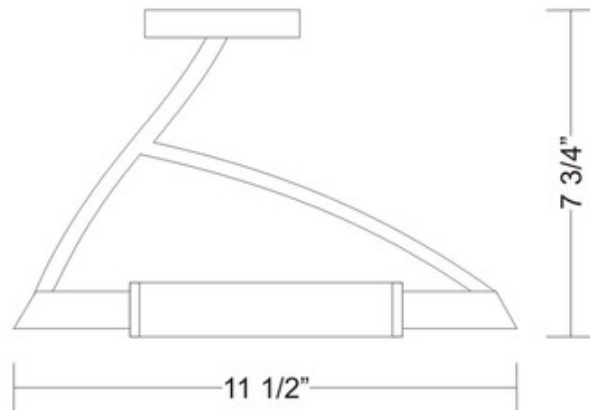

Wing Ceiling Flush Mount

Designer: Enzo Panzeri

Description:

Wing ceiling flush mount features a matte white printed pyrex glass diffuser and a chrome finish. Available in chrome and metallic gray finish. Fixture available in a ceiling flush mount, suspension and wall sconce version. One 200 watt, 120 volt, T3 long RSC double ended halogen lamp not included. General light distribution. 11.5W X 7.75H.

Shown in: Chrome / Printed Pyrex

List Price: \$925.00
Our Price: \$508.75

Shade Color: Printed Pyrex
Body Finish: Chrome
Lamp: 1 x T3LONG/R7s (RSC)/200W/120V Halogen
Wattage: 200W
Dimmer: Incandescent
Dimensions: 7.75"H x 11.5"W