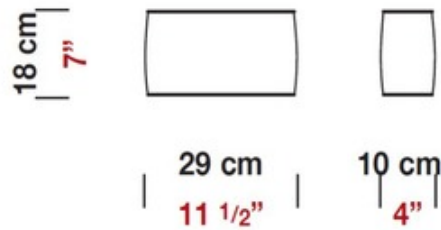

Blissy Wall Sconce

ADA

Designer: Silvia Poma

Description:

Blissy wall sconce features a fire-proof white fabric diffuser and a metallic grey finish. One 40 watt, 120 volt E26 medium base incandescent lamp is required, but not included. ADA compliant. 11.5 inch width x 7 inch height x 4 inch depth.

Shown in: Grey / White

List Price: \$495.00
Our Price: \$272.25

Shade Color: White
Body Finish: Grey
Lamp: 1 x A15/Medium (E26)/40W/120V Incandescent
Wattage: 40W
Dimmer: Incandescent
Dimensions: 7"H x 11.5"W x 4"D