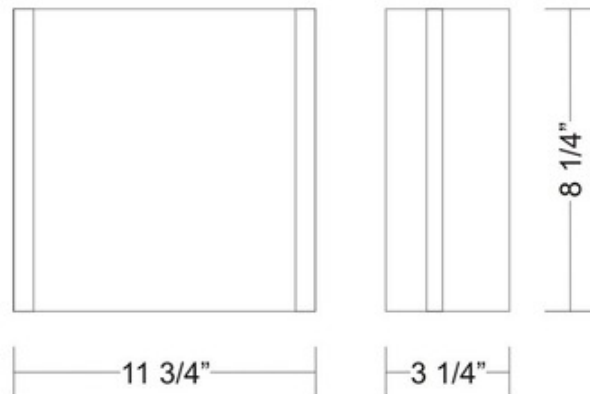

Tecla Wall Sconce

ADA

Designer: Friedrich Reiffer

Description:

Tecla wall sconce features an opaline white glass diffuser and a matte nickel or polished brass finish. Available in a small, medium or large size option as well as a ceiling flush mount, table or floor lamp version. One 150 watt, 120 volt, T3 R7s base halogen lamp not included. ADA compliant. 11.75W x 8.25H x 3.25 inch depth.

Shown in: Satin Nickel / White

List Price: \$537.50
Our Price: \$295.63

Shade Color: White
Body Finish: Satin Nickel
Lamp: 1 x T3/R7s (RSC)/150W/120V Halogen
Wattage: 150W
Dimmer: Incandescent
Dimensions: 8.25"H x 11.75"W x 3.25"D