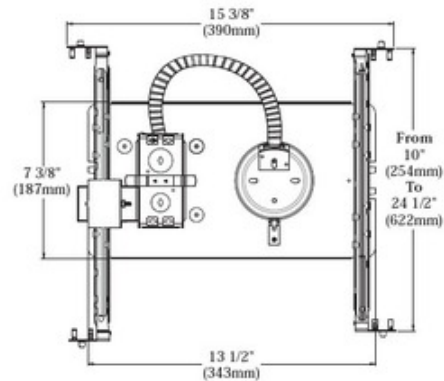

NW3000LM 3.5 IN 42-50W Halogen Long Non-IC New

Construction

Description:

3000 Series NW3000LM 3.5 Inch 42-50 Watt GU5.3 MR16 Halogen Non-IC AirTight Long New Construction Housing with Magnetic Transformer is made of 18 gauge galvanized steel and cannot be in direct contact with insulating material. Below ceiling accessible. Designed for 12 volt, 42-50 watt GU5.3 base MR16 halogen lamp, sold separately. Wattage determined by trim option selected (see attached manufacturer specification). Includes 120V/12VA magnetic transformer. Can fit in ceilings up to 7/8 inch thick. UL listed for damp locations. Ceiling cutout 3 5/8 inch. Housing dimensions: 15.25 inch length x 10 inch width x 5.5 inch height. A complete fixture consists of a housing and trim. Trim and lamp sold separately.

Shown in: Galvanized Steel

List Price: \$106.75
Our Price: \$76.86

Shade Color: N/A
Body Finish: Galvanized Steel
Lamp: 1 x MR16/GU5.3 (bipin)/50W/12V Halogen
1 x MR16/GU5.3 (bipin)/12V LED
Wattage: 50W
Dimmer: Low Voltage Magnetic
Dimensions: 15.4"L x 5.5"H x 10"W

Technical Information

Ceiling Type: Drywall with Trim
Housing Type: New Construction NON IC
Housing Height: 6"
Aperture Size: 0.000"
Product Dimensions: cutout 3 3/4 inch

Fax: (773) 883-6131

Phone: 866-954-4489