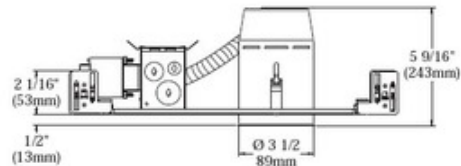

NW3000LM 3.5 IN 42-50W Halogen Long Non-IC New

Construction

Description:

3000 Series NW3000LM 3.5 Inch 42-50 Watt GU5.3 MR16 Halogen Non-IC AirTight Long New Construction Housing with Magnetic Transformer is made of 18 gauge galvanized steel and cannot be in direct contact with insulating material. Below ceiling accessible. Designed for 12 volt, 42-50 watt GU5.3 base MR16 halogen lamp, sold separately. Wattage determined by trim option selected (see attached manufacturer specification). Includes 120V/12VA magnetic transformer. Can fit in ceilings up to 7/8 inch thick. UL listed for damp locations. Ceiling cutout 3 5/8 inch. Housing dimensions: 15.25 inch length x 10 inch width x 5.5 inch height. A complete fixture consists of a housing and trim. Trim and lamp sold separately.

Shown in: Galvanized Steel

List Price: \$106.75
Our Price: \$76.86

Shade Color: N/A
Body Finish: Galvanized Steel
Lamp: 1 x MR16/GU5.3 (bipin)/50W/12V Halogen
1 x MR16/GU5.3 (bipin)/12V LED
Wattage: 50W
Dimmer: Low Voltage Magnetic
Dimensions: 15.4"L x 5.5"H x 10"W

Technical Information

Ceiling Type: Drywall with Trim
Housing Type: New Construction NON IC
Housing Height: 6"
Aperture Size: 0.000"
Product Dimensions: cutout 3 3/4 inch

Fax: (773) 883-6131

Phone: 866-954-4489