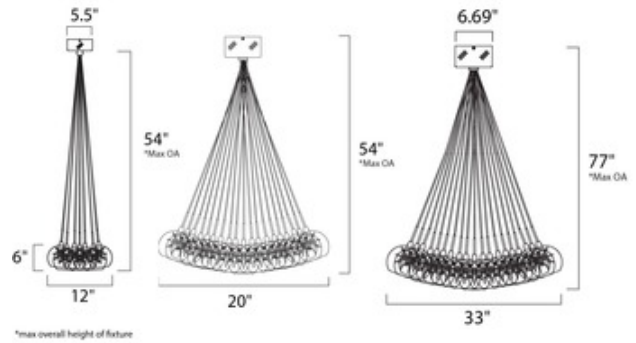

**BRAND**

Et2

**DESCRIPTION**

The Starburst Multi Light Cluster Pendant features orbs of light with a Satin Nickel finish. Shades available in various colors. Available clusters of seven, nineteen, or thirty-seven lights. UL / ETL listed.

<b>SHADE COLOR</b>	Clear Starburst
<b>BODY FINISH</b>	Satin Nickel
<b>WATTAGE</b>	38W
<b>DIMMER</b>	Low Voltage Electronic
<b>DIMENSIONS</b>	20"W x 54"H
<b>BULB NOT INCLUDED</b>	
<b>LAMP</b>	19 x JC/G4 (bipin)/2W/12V LED