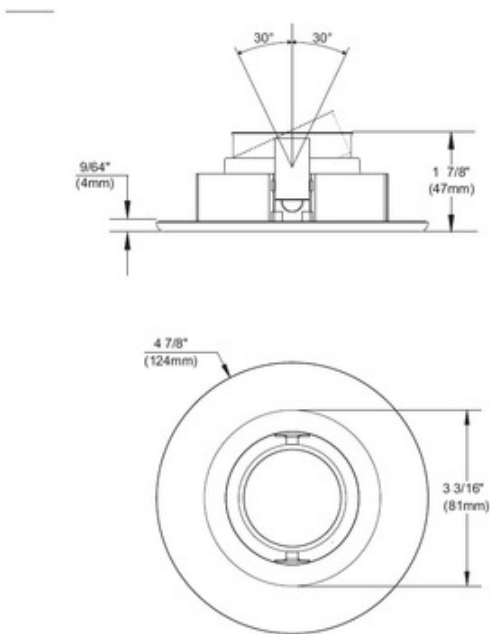

# R2000 4 Inch Regressed Adjustable Trim

**Description:**

R2000 4 Inch Regressed Adjustable Trim with finish available in White, Black, 24K Gold, Chrome, Brushed Chrome, Architectural Bronze, Antique Copper, Matte White, Brushed Nickel, Satin Nickel or Metallic Grey. Available with Painted Black, Specular Clear, or matching reflector. See attached manufacturer specification for housing/trim combination options. One 35-75 watt, 12 volt GU5.3 MR16 halogen, 11.5 watt, 12 volt GU5.3 MR16 LED, 50 watt, 120 volt GU10 MR16 halogen, 9.8 watt, 120 volt GU10 MR16 LED, 50 watt, 120 volt GU10 MR16 halogen, or 8 watt, 120 volt medium base PAR16 LED is required, but not included. Lamp type dependent on housing/trim combination. See housing specification for dimmer information. Suitable for damp locations. UL listed. A complete fixture includes a housing and trim, sold separately.

Wattage: 50W  
 Dimmer: Dimmable  
 Dimensions: 1.9"H x 4.9"W

**Technical Information**  
 Function: Adjustable Accent  
 Ceiling Type: Drywall with Trim  
 Aperture Shape: Round  
 Aperture Size: 4.000"