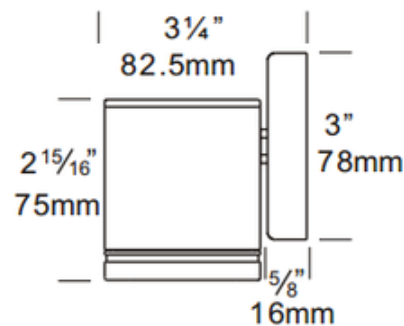

# Wall Outdoor Down Light

**Description:**

Wall Outdoor Down Light has been designed to be mounted on walls for one way non-adjustable wall washing. Can be mounted downward or upward. Features a clear, tempered, flush glass lens and high temperature silicon gaskets. Machined from aluminum with finish available in powder coated White, solid Copper, or 316 Stainless Steel. Includes one 35 watt 12 volt GU5.3 MR16 halogen lamp. UL listed. IP66 Wet Location listed. Made in New Zealand. Transformer and WBAP wall box adapter plate required, sold separately.

Shown in: Stainless Steel

List Price: \$543.44  
 Our Price: \$342.37

Shade Color: N/A  
 Body Finish: Stainless Steel  
 Lamp: 1 x MR16/GU5.3 (bipin)/35W/12V Halogen  
 1 x MR16/GU5.3 (bipin)/12V LED  
 Wattage: 35W  
 Dimmer: Dimmable  
 Dimensions: 2.9"H x 3"W x 3.25"D