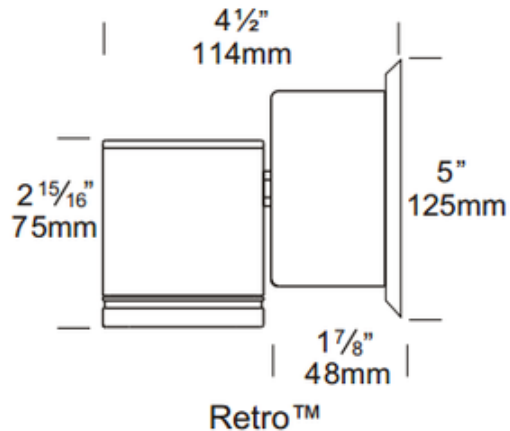

Wall Retro Outdoor Down Light

Description:

Wall Retro Outdoor Down Light Wall is a wall mounted luminaire with a fixed head to give a dramatic washlighting effect on walls. It can be directed either downward or upward. The Retro is a line voltage option suited to an installation where mounting a transformer is a problem or when replacing an existing fixture. The base depth increases 1.9 inches to accommodate the encapsulated dimmable electronic transformer. All USA Retro wall mount fixtures are supplied with a wide backplate designed to suit a standard 3/0 or 4/0 junction box. Finish in solid Copper with a clear tempered stepped glass lens and high temperature silicon gaskets. Includes one 20 watt 12 volt GU5.3 MR16 halogen lamp. UL listed. IP66 rated for wet locations. Made in New Zealand.

Shown in: Copper

List Price: \$666.80
 Our Price: \$420.08

Shade Color: N/A
 Body Finish: Copper
 Lamp: 1 x MR16/GU5.3 (bipin)/20W/12V Halogen
 1 x MR16/GU5.3 (bipin)/12V LED
 Wattage: 20W
 Dimmer: N/A
 Dimensions: 2.94"H x 3"W x 4.5"D