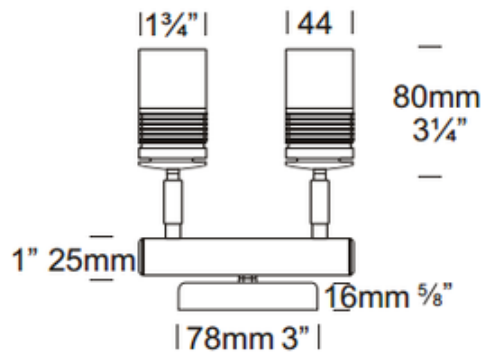

# Euro Twin Halogen Wall Spot

**Description:**

The Euro Twin Outdoor Wall Spot is a wall mounted luminaire with two fully adjustable heads, each allowing for 360 degree rotation and 0-90 degree elevation. Designed to be mounted on walls and provide directional light for pathways and structural elements of a building. Machined from 316 Stainless Steel with a clear tempered glass lens, high temperature silicon gaskets and integral hex cell louver. Two 10 watt, 12 volt GU4 MR11 halogen bulbs are required, but not included. UL listed. IP66 rated for wet locations. 1.75 inch width x 3.75 inch height x 2.3 inch depth with 3 inch diameter canopy. WBAP wall box adapter plate required to cover standard USA junction box. Required transformer and optional accessories sold separately.

Shown in: Stainless Steel

List Price: \$1650.33  
 Our Price: \$1039.71

Shade Color: N/A  
 Body Finish: Stainless Steel  
 Lamp: 2 x MR11/GU4/10W/12V Halogen  
 Wattage: 20W  
 Dimmer: Dimmable  
 Dimensions: 3.75"H x 1.75"W x 2.3"D