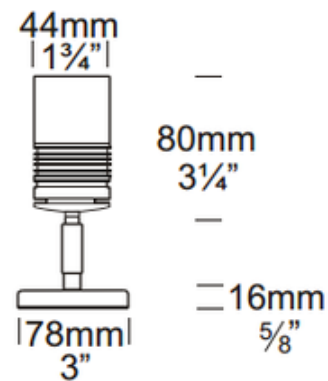

BRAND

Hunza Lighting

DESCRIPTION

The Euro Outdoor Halogen Wall Spot is a wall mounted luminaire with a fully adjustable head allowing for 360 degree rotation and 0-90 degree elevation. Designed to be mounted on walls and provide directional light for pathways and structural elements of a building. Machined from solid Copper or 316 Stainless Steel with a clear tempered glass lens, high temperature silicon gaskets and integral hex cell louver. One 10 watt, 12 volt GU4 MR11 halogen bulb is required, but not included. UL listed. IP66 rated for wet locations. 1.75 inch diameter x 3.87 inch depth with 3 inch diameter canopy. WBAP wall box adapter plate required to cover standard USA junction box. Required transformer and optional accessories sold separately.

SHADE COLOR	N/A
BODY FINISH	Stainless Steel
WATTAGE	10W
DIMMER	Dimmable
DIMENSIONS	1.75"W x 3.87"H
BULB NOT INCLUDED	
LAMP	1 x MR11/GU4/10W/12V Halogen

SPEC # HUZ38340

COMPANY	PROJECT	FIXTURE TYPE	APPROVED BY	DATE