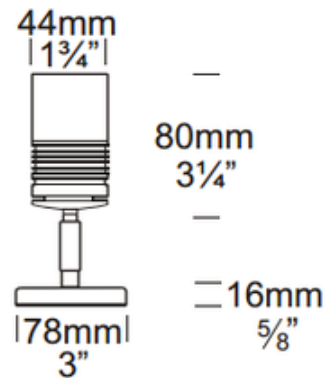

Euro Halogen Wall Spot

Description:

The Euro Outdoor Halogen Wall Spot is a wall mounted luminaire with a fully adjustable head allowing for 360 degree rotation and 0-90 degree elevation. Designed to be mounted on walls and provide directional light for pathways and structural elements of a building. Machined from solid Copper or 316 Stainless Steel with a clear tempered glass lens, high temperature silicon gaskets and integral hex cell louver. One 10 watt, 12 volt GU4 MR11 halogen bulb is required, but not included. UL listed. IP66 rated for wet locations. 1.75 inch diameter x 3.87 inch depth with 3 inch diameter canopy. WBAP wall box adapter plate required to cover standard USA junction box. Required transformer and optional accessories sold separately.

Shown in: Stainless Steel

List Price: \$886.84
 Our Price: \$620.79

Shade Color: N/A
 Body Finish: Stainless Steel
 Lamp: 1 x MR11/GU4/10W/12V Halogen
 Wattage: 10W
 Dimmer: Dimmable
 Dimensions: 3.87"H x 1.75"W