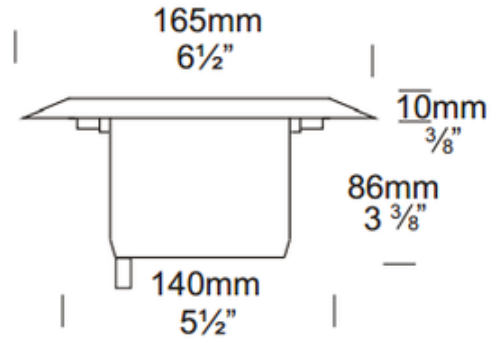

# Lawn Light Outdoor Deck Mount Fixture

**Description:**

Lawn Light Outdoor Deck Mount fixture is designed to be mounted into timber decks. The lamp can be directed up to 20 degrees at a bush, tree, or the outside of a building, without the need to remove the fixture from the deck due to the vandal-resistant three stainless steel allen head screws fixing system that attaches the flange to the body of the luminaire. The Flush Fit lens stops water from pooling and depositing dirt on the lens. Flange available in solid Bronze with Black body finish. Includes one 20 watt 12 volt GU5.3 MR16 lamp. UL listed. IP66 rated for wet locations. Requires low voltage transformer, sold separately..

Shown in: Bronze

List Price: \$566.78  
 Our Price: \$396.75

Shade Color: N/A  
 Body Finish: Bronze  
 Lamp: 1 x MR16/GU5.3 (bipin)/20W/12V Halogen  
 1 x MR16/GU5.3 (bipin)/12V LED  
 Wattage: 20W  
 Dimmer: Dimmable  
 Dimensions: 3.38"H x 6.5"W