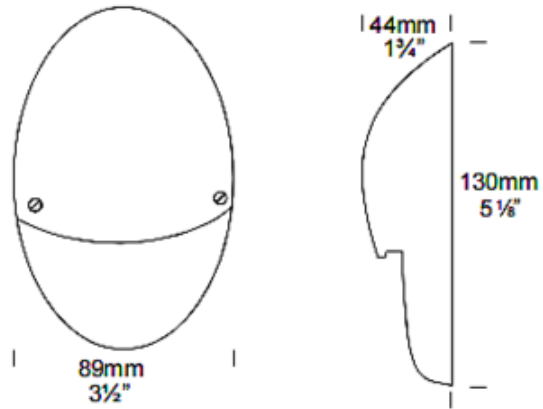

Mouse Halogen Step Light

Description:

The Mouse Halogen Step Light is designed for vertical surface mounting in gardens and landscapes. Available in 316 Stainless Steel or Solid Bronze with a frosted tempered shatter resistant glass lens. Includes one 10 watt, 12 volt JC G4 bi-pin halogen bulb. A space in the wall behind the luminaire is not required for cable connection due to the design which includes a cable joint cavity. UL1838. IP66 rated for wet locations. 3.5 inch width x 5.1 inch height x 1.75 inch depth. Required transformer and optional accessories sold separately.

Shown in: Solid Bronze

List Price: \$323.40
 Our Price: \$203.74

Shade Color: N/A
 Body Finish: Solid Bronze
 Lamp: 1 x JC/G4 (bipin)/10W/12V Halogen
 Wattage: 10W
 Dimmer: Dimmable
 Dimensions: 5.1"H x 3.5"W x 1.75"D