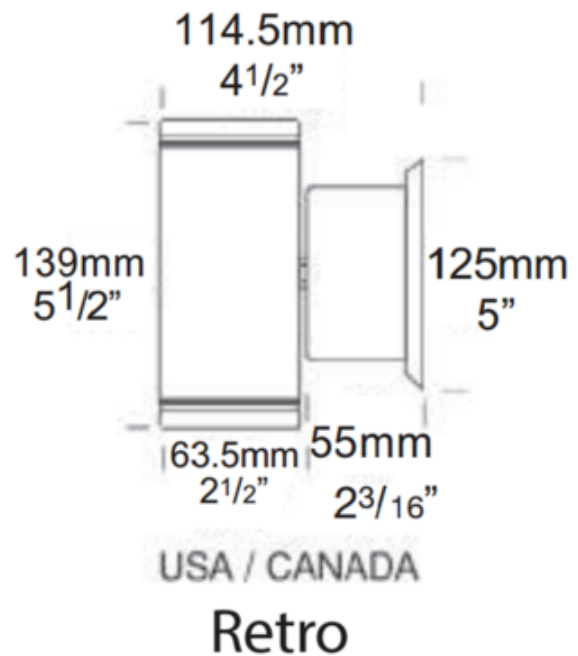

Shown in: Stainless Steel

COMPANY	PROJECT	FIXTURE TYPE	APPROVED BY	DATE