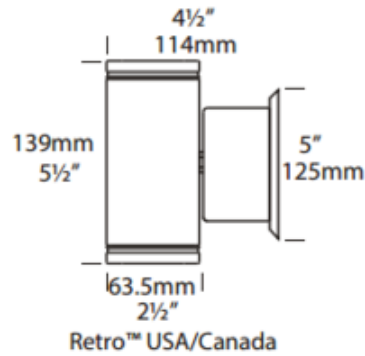

Pillar Lite Retro Halogen Wall Light

Description:

The Pillar Retro Outdoor Wall illuminates both upwards and downwards, giving columns, gateway pillars and entrances a dramatic effect. Available in 316 Stainless Steel, solid Copper, or powder coat Black finish with clear tempered stepped glass lenses and high temperature silicon gaskets. Includes two 20 watt, 12 volt GU5.3 MR16 halogen lamps. The Retro is suited to an installation where mounting a transformer is a problem or when replacing an existing fixture. The base depth increases to accommodate the encapsulated electronic dimmable transformer. Retro wall mount fixtures are supplied with a 5 inch diameter backplate designed to suit a standard 3/0 or 4/0 junction box. UL listed. IP66 rated for wet locations. 2.5 inch diameter x 5.5 inch height x 4.5 inch depth with 5 inch diameter canopy. Optional accessories sold separately.

Shown in: Stainless Steel

List Price: \$990.20
 Our Price: \$247.55

Shade Color: N/A
 Body Finish: Stainless Steel
 Lamp: 2 x MR16/GU5.3 (bipin)/20W/12V Halogen
 2 x MR16/GU5.3 (bipin)/12V LED
 Wattage: 40W
 Dimmer: Low Voltage Electronic
 Dimensions: 5.5"H x 2.5"W x 4.5"D