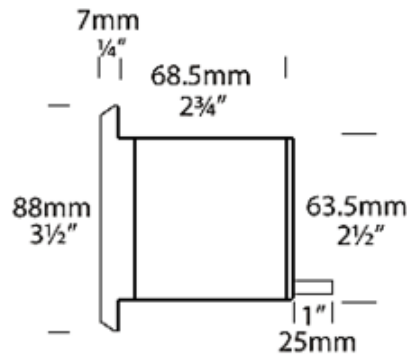

Louvre Square Halogen Step Light

Description:

The Louvre Square Halogen Step Lite has a flush to the surface look with no protrusions. The 45 degree louvre eliminates all upward light, making this luminaire ideal for providing illumination of steps and low level features such as exterior paved areas. Available in 316 Stainless Steel or solid Copper with a flush fit shatter resistant glass lens. Includes one 20 watt, 12 volt GU5.3 MR16 halogen bulb. UL1838. IP66/68 rated for wet locations. 3.5 inch square x 2.75 inch depth. Required transformer, mounting canister and optional accessories sold separately.

Shown in: Stainless Steel

List Price: \$920.18
 Our Price: \$644.13

- Shade Color: N/A
- Body Finish: Stainless Steel
- Lamp: 1 x MR16/GU5.3 (bipin)/20W/12V Halogen
 1 x MR16/GU5.3 (bipin)/12V LED
- Wattage: 20W
- Dimmer: Dimmable
- Dimensions: 3.5"H x 3.5"W x 2.75"D