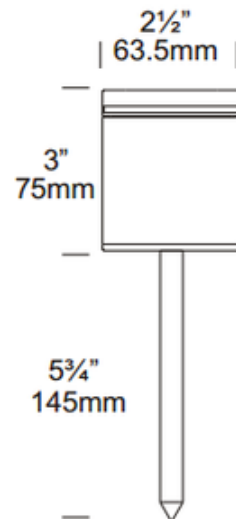

Spike Spot Halogen Inground Light

Description:

The Spike Spot Outdoor Light has been designed for easy insertion into the earth and can be aimed at a bush, tree or any landscape feature by angling the fixture in the desired direction. Machined from aluminum with finish available in powder coated Black or solid Copper with a clear tempered stepped glass lens and high temperature silicon gaskets. Includes 5.75 inch spike and one 20 watt 12 volt GU5.3 MR16 halogen lamp. UL listed. IP68 rated for wet locations. Low voltage transformer required, sold separately.

Shown in: Copper

List Price: \$353.40
 Our Price: \$247.38

Shade Color: N/A
 Body Finish: Copper
 Lamp: 1 x MR16/GU5.3 (bipin)/20W/12V Halogen
 1 x MR16/GU5.3 (bipin)/12V LED
 Wattage: 20W
 Dimmer: Dimmable
 Dimensions: 3"H x 2.5"W