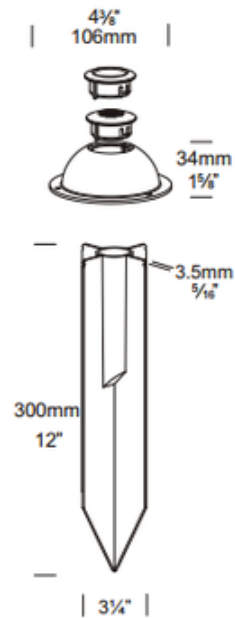

# Super Spike

**Description:**

The Super Spike is a multi purpose ground spike which adds significant stability when used in loose or sandy soil. It is designed for use with .50 inch NPS luminaires and any pole life style luminaire, and is supplied with two snap in adapters for use with both. Constructed of UV black polycarbonate. Sufficient space is allowed for a cable connection under the dome. Suitable for use with aluminum, copper and 316 stainless steel luminaires. Dimensions: 3.25 inch diameter x 12 inch length spike x 4.38 inch diameter x 1.63 inch height dome. Fixture sold separately.

Shown in: Black

List Price: \$36.67  
 Our Price: \$23.10

Shade Color: N/A  
 Body Finish: Black  
 Lamp: N/A  
 Wattage: N/A  
 Dimmer: N/A  
 Dimensions: 12"L x 3.25"W

Product Number: <b>HUZ38406</b>			
Company:		Fixture Type:	Date: Mar 23, 2018
Project:		Approved By:	