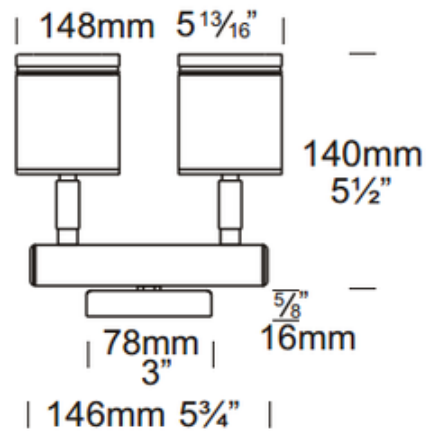

Twin Outdoor Wall Spot

Description:

Twin exterior wall spot is a wall mounted luminaire with two full adjustable heads, each allowing 360 degree rotation and 0-90 degree elevation. This fixture has been designed to be mounted on walls and provide directional light for pathways and structural elements of a building. Finish available in powder coated Black or 316 Stainless Steel. Includes two 20 watt 12 volt GU5.3 MR16 halogen lamps. UL listed. IP66 rated for wet locations. Requires low voltage transformer and WBAP Wall Box Adapter Plate, sold separately.

Shown in: Black

List Price: \$400.08
 Our Price: \$280.06

Shade Color: N/A
 Body Finish: Black
 Lamp: 2 x MR16/GU5.3 (bipin)/20W/12V Halogen
 2 x MR16/GU5.3 (bipin)/12V LED
 Wattage: 40W
 Dimmer: Dimmable
 Dimensions: 5.75"W x 5.5"D