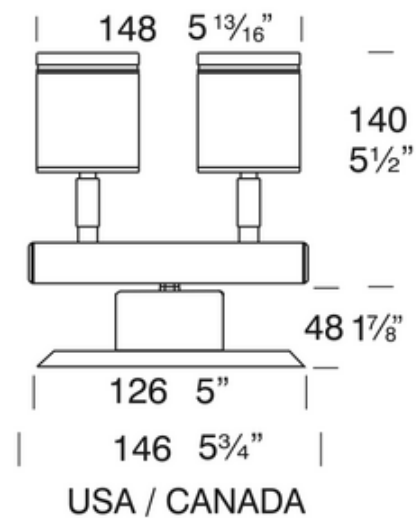

COMPANY	PROJECT	FIXTURE TYPE	APPROVED BY	DATE