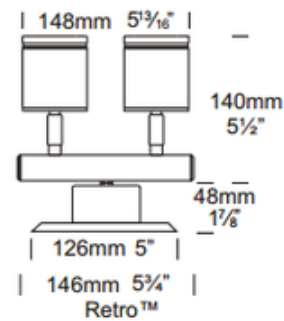

# Twin Retro Outdoor Wall Spot

**Description:**

Twin Retro Outdoor Wall is a wall mounted luminaire with a fully adjustable head allowing 360 degree rotation and 0-90 degree elevation. The Retro is a line voltage option suited to an installation where mounting a transformer is a problem or when replacing an existing fixture. The base depth increases 1.9 inches to accommodate the encapsulated dimmable electronic transformer. All USA Retro wall mount fixtures are supplied with a wide backplate designed to suit a standard 3/0 or 4/0 junction box. Machined from aluminum in a powder coat White or Black with a clear, tempered stepped glass lens and high temperature silicon gaskets. Includes two 20 watt 12 volt GU5.3 MR16 halogen lamps. UL listed, IP66 rated for wet locations.

Shown in: Black

List Price: \$546.78  
 Our Price: \$382.75

Shade Color: N/A  
 Body Finish: Black  
 Lamp: 2 x MR16/GU5.3 (bipin)/20W/12V Halogen  
 2 x MR16/GU5.3 (bipin)/12V LED  
 Wattage: 40W  
 Dimmer: Low Voltage Electronic  
 Dimensions: 5.75"W x 5.5"D