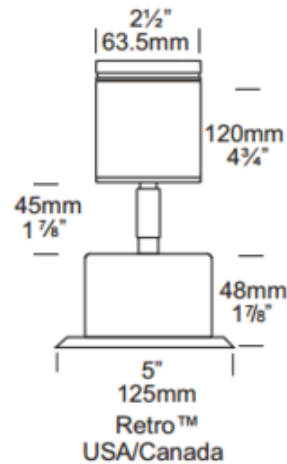

Wall Spot Retro Halogen Wall Light

Description:

Wall Spot Retro Wall Light is a wall mounted luminaire with a fully adjustable head allowing 360 degree rotation and 0-90 degree elevation. The Retro is a line voltage option suited to an installation where mounting a transformer is a problem or when replacing an existing fixture. The base depth increases in size to accommodate the encapsulated dimmable electronic IP66 transformer. All USA Retro wall mount fixtures are supplied with a 5 inch diameter backplate designed to suit a standard 3/0 or 4/0 junction box. Machined from aluminum in a powder coat Bronze or Black finish, solid Copper, or 316 Stainless Steel with a clear, tempered stepped glass lens and high temperature silicon gaskets. One 35 watt, 12 volt GU5.3 MR16 halogen bulb is required, but not included. UL listed. IP66 rated for wet locations. 2.5 inch diameter x 6.6 inch depth with 5 inch diameter canopy. Optional accessories sold separately.

Shown in: Copper

List Price: \$656.80
 Our Price: \$413.78

Shade Color: N/A
 Body Finish: Copper
 Lamp: 1 x MR16/GU5.3 (bipin)/35W/12V Halogen
 1 x MR16/GU5.3 (bipin)/12V LED
 Wattage: 35W
 Dimmer: Low Voltage Electronic
 Dimensions: 2.5"W x 6.6"D