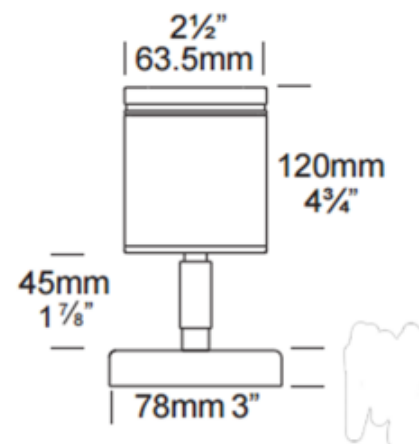

COMPANY	PROJECT	FIXTURE TYPE	APPROVED BY	DATE