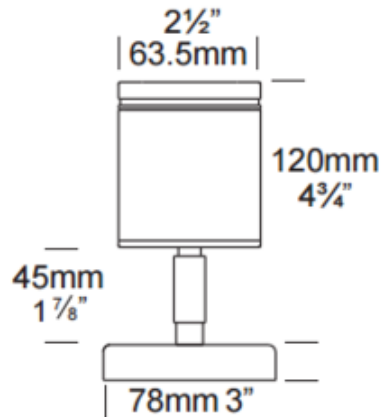

# Wall Spot Halogen Wall Light

**Description:**

The Wall Spot Halogen Wall Light has been designed to be mounted on walls and provide directional light for pathways and structural elements of a building. Features a fully adjustable head allowing 360 degree rotation and 0-90 degree elevation. Available in 316 Stainless Steel or powder coat Bronze, Black or White finish with a clear tempered flush glass lens and high temperature silicon gaskets. One 20 or 35 watt, 12 volt GU5.3 MR16 halogen bulb is required, but not included. . 2.5 inch diameter x 6.6 inch depth x 3 inch diameter canopy. WBAP wall box adapter plate required to cover standard USA junction box. UL1838 IP66 rated for wet locations. Required transformer and optional accessories sold separately.

Shown in: Stainless Steel

**List Price:** \$243.38  
**Our Price:** \$170.37

**Shade Color:** N/A  
**Body Finish:** Bronze  
**Lamp:** 1 x MR16/GU5.3 (bipin)/35W/12V Halogen  
 1 x MR16/GU5.3 (bipin)/12V LED  
**Wattage:** 35W  
**Dimmer:** Dimmable  
**Dimensions:** 2.5"W x 6.6"D