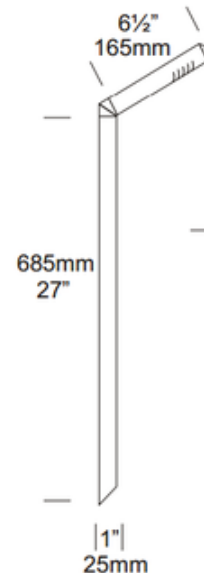

Walkway Halogen Pole Light

Description:

The Walkway Halogen Pole Light has a subtle, unobtrusive appearance that allows it to blend into a landscape while providing soft, effective pathway illumination without glare. Constructed of solid Copper with a solid brass elbow and stainless steel grub screws and a frosted glass lens to reduce glare. Includes one 20 watt, 12 volt JC G4 halogen bi-pin bulb. UL listed. IP44 rated for wet locations. 1 inch diameter x 27 inch height x 6.5 inch depth. Required transformer and optional accessories sold separately.

Shown in: Copper

List Price: \$420.08
 Our Price: \$264.65

Shade Color: N/A
 Body Finish: Copper
 Lamp: 1 x JC/G4 (bipin)/20W/12V Halogen
 Wattage: 20W
 Dimmer: Dimmable
 Dimensions: 27"H x 1"W x 6.5"D

Product Number: HUZ38430			
Company:		Fixture Type:	Date: Mar 24, 2018
Project:		Approved By:	