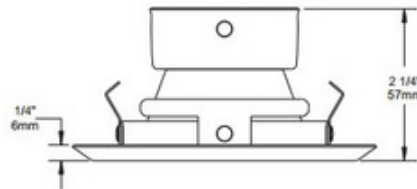

S3400 3.5 Inch Round Beveled Shower Trim

Description:

S3400 3.5 Inch Beveled Shower Trim is made of plated die-formed steel or powder coat painted finish with anodized aluminum reflector and frosted lens. Trim finish available in White, Black, Gold Plated 24K, Chrome, Brushed Chrome, Architectural Bronze, Antique Copper, Matte White, Brushed Nickel, Satin Nickel, Metallic Grey or Antique Nickel. Additional reflector options include specular Black or Clear, or painted White, Black or Matte White. See attached manufacturer specification for housing/trim combination options. Lamp options include 12 volt GU5.3 MR16 halogen up to 50 watts, 120 volt PAR16 LED up to 8 watts, 12 volt GU5.3 MR16 LED up to 11.5 watts, 120 volt GU10 MR16 halogen up to 50 watts, and 120 volt GU10 MR16 LED up to 9.8 watts. See housing specification for dimmer information. UL listed. Suitable for wet locations. 1 year warranty. 3 5/8 inch ceiling cutout. 4.4 inch round x 2.25 inch height. 2.6 inch round aperture. A complete fixture includes a housing and trim, sold separately.

Wattage: 50W
 Dimmer: Dimmable
 Dimensions: 2.25"H x 4.4"W

Technical Information
 Function: Shower/Lensed
 Ceiling Type: Drywall with Trim
 Aperture Shape: Round
 Aperture Size: 2.600"

Product Number: CLT3844			
Company:		Fixture Type:	Date: Mar 25, 2018
Project:		Approved By:	