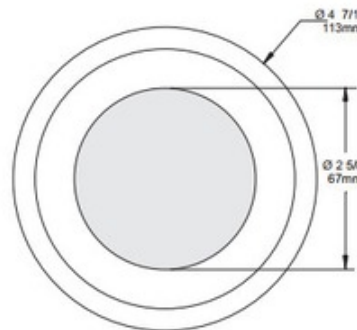

S3400 3.5 Inch Round Beveled Shower Trim

Description:

S3400 3.5 Inch Beveled Shower Trim is made of plated die-formed steel or powder coat painted finish with anodized aluminum reflector and frosted lens. Trim finish available in White, Black, Gold Plated 24K, Chrome, Brushed Chrome, Architectural Bronze, Antique Copper, Matte White, Brushed Nickel, Satin Nickel, Metallic Grey or Antique Nickel. Additional reflector options include specular Black or Clear, or painted White, Black or Matte White. See attached manufacturer specification for housing/trim combination options. Lamp options include 12 volt GU5.3 MR16 halogen up to 50 watts, 120 volt PAR16 LED up to 8 watts, 12 volt GU5.3 MR16 LED up to 11.5 watts, 120 volt GU10 MR16 halogen up to 50 watts, and 120 volt GU10 MR16 LED up to 9.8 watts. See housing specification for dimmer information. UL listed. Suitable for wet locations. 1 year warranty. 3 5/8 inch ceiling cutout. 4.4 inch round x 2.25 inch height. 2.6 inch round aperture. A complete fixture includes a housing and trim, sold separately.

Shown in: Matte White / Frosted

List Price: \$68.25
 Our Price: \$49.14

- Shade Color: Frosted
- Body Finish: Matte White
- Lamp:
 - 1 x MR16/GU5.3 (bipin)/50W/12V Halogen
 - 1 x MR16/GU5.3 (bipin)/12V LED
 - 1 x MR16/GU10/120V Halogen
 - 1 x MR16/GU10/120V LED
 - 1 x PAR16/Medium (E26)/120V LED

Wattage: 50W
 Dimmer: Dimmable
 Dimensions: 2.25"H x 4.4"W

Technical Information
 Function: Shower/Lensed
 Ceiling Type: Drywall with Trim
 Aperture Shape: Round
 Aperture Size: 2.600"

Product Number: CLT3844			
Company:		Fixture Type:	Date: Mar 25, 2018
Project:		Approved By:	