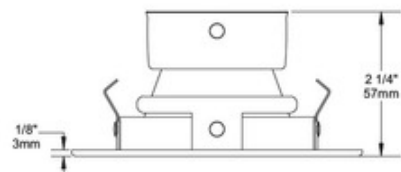

BRAND

Contrast Lighting

DESCRIPTION

S3450 3.5 Inch Round Low Profile Shower Trim is made of plated die-formed steel or powder coat painted finish with frosted lens. Trim finish available in White, Black, Gold Plated 24K, Chrome, Brushed Chrome, Architectural Bronze, Antique Copper, Matte White, Brushed Nickel, Satin Nickel, Metallic Grey or Antique Nickel. Additional reflector options include specular Clear or Black, or painted White, Black or Matte White. See attached manufacturer specification for housing/trim combination options. Lamp options include 12 volt GU5.3 MR16 halogen up to 50 watts, 120 volt PAR16 LED up to 8 watts, 120 volt GU5.3 MR16 LED up to 11.5 watts, 120 volt GU10 MR16 halogen up to 50 watts, and 120 volt GU10 MR16 LED up to 9.8 watts. UL listed. Suitable for wet locations. 1 year warranty. 3 5/8 inch ceiling cutout. 4.4 inch round x 2.25 inch height. 2.6 inch round aperture. A complete fixture consists of a trim and housing. Housing and lamp sold separately.

TRIM COLOR	Frosted
BODY FINISH	Brushed Nickel
WATTAGE	50W
DIMMER	Dimmable
DIMENSIONS	4.4"W x 2.25"H
BULB NOT INCLUDED	
LAMP	1 x MR16/GU5.3 (bipin)/50W/12V Halogen MR16/GU10/50W/120V Halogen 1 x MR16/GU5.3 (bipin)/12V LED

Technical Information

FUNCTION	Shower/Wet Location
CEILING TYPE	Drywall with Trim
APERTURE SHAPE	Round
APERTURE SIZE	2.600"

SPEC # CLT3848

COMPANY	PROJECT	FIXTURE TYPE	APPROVED BY	DATE