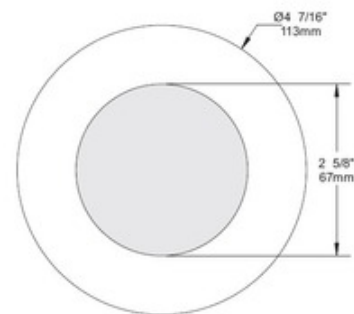

BRAND

Contrast Lighting

DESCRIPTION

S3450 3.5 Inch Round Low Profile Shower Trim is made of plated die-formed steel or powder coat painted finish with frosted lens. Trim finish available in White, Black, Gold Plated 24K, Chrome, Brushed Chrome, Architectural Bronze, Antique Copper, Matte White, Brushed Nickel, Satin Nickel, Metallic Grey or Antique Nickel. Additional reflector options include specular Clear or Black, or painted White, Black or Matte White. See attached manufacturer specification for housing/trim combination options. Lamp options include 12 volt GU5.3 MR16 halogen up to 50 watts, 120 volt PAR16 LED up to 8 watts, 120 volt GU5.3 MR16 LED up to 11.5 watts, 120 volt GU10 MR16 halogen up to 50 watts, and 120 volt GU10 MR16 LED up to 9.8 watts. UL listed. Suitable for wet locations. 1 year warranty. 3 5/8 inch ceiling cutout. 4.4 inch round x 2.25 inch height. 2.6 inch round aperture. A complete fixture consists of a trim and housing. Housing and lamp sold separately.

TRIM COLOR	Frosted
BODY FINISH	Brushed Nickel
WATTAGE	50W
DIMMER	Dimmable
DIMENSIONS	4.4"W x 2.25"H
BULB NOT INCLUDED	
LAMP	1 x MR16/GU5.3 (bipin)/50W/12V Halogen MR16/GU10/50W/120V Halogen 1 x MR16/GU5.3 (bipin)/12V LED

Technical Information

FUNCTION	Shower/Wet Location
CEILING TYPE	Drywall with Trim
APERTURE SHAPE	Round
APERTURE SIZE	2.600"

SPEC # CLT3848

COMPANY	PROJECT	FIXTURE TYPE	APPROVED BY	DATE