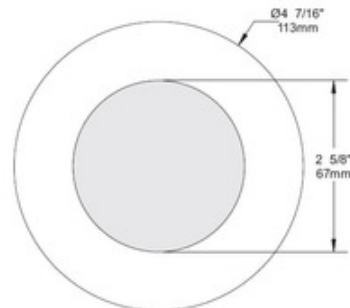

S3450 3.5 Inch Round Low Profile Shower Trim

Description:

S3450 3.5 Inch Round Low Profile Shower Trim is made of plated die-formed steel or powder coat painted finish with frosted lens. Trim finish available in White, Black, Gold Plated 24K, Chrome, Brushed Chrome, Architectural Bronze, Antique Copper, Matte White, Brushed Nickel, Satin Nickel, Metallic Grey or Antique Nickel. Additional reflector options include specular Clear or Black, or painted White, Black or Matte White. See attached manufacturer specification for housing/trim combination options. Lamp options include 12 volt GU5.3 MR16 halogen up to 50 watts, 120 volt PAR16 LED up to 8 watts, 12 volt GU5.3 MR16 LED up to 11.5 watts, 120 volt GU10 MR16 halogen up to 50 watts, and 120 volt GU10 MR16 LED up to 9.8 watts. UL listed. Suitable for wet locations. 1 year warranty. 3 5/8 inch ceiling cutout. 4.4 inch round x 2.25 inch height. 2.6 inch round aperture. A complete fixture consists of a trim and housing. Housing and lamp sold separately.

Technical Information
 Function: Shower/Lensed
 Ceiling Type: Drywall with Trim
 Aperture Shape: Round
 Aperture Size: 2.600"

| | | | |
|--------------------------------|--|---------------|--------------------|
| Product Number: CLT3848 | | | |
| Company: | | Fixture Type: | Date: Mar 17, 2018 |
| Project: | | Approved By: | |