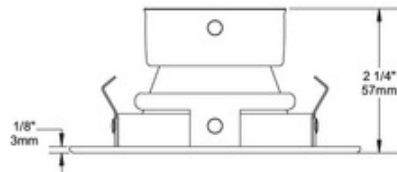

S3450 3.5 Inch Round Low Profile Shower Trim

Description:

S3450 3.5 Inch Round Low Profile Shower Trim is made of plated die-formed steel or powder coat painted finish with frosted lens. Trim finish available in White, Black, Gold Plated 24K, Chrome, Brushed Chrome, Architectural Bronze, Antique Copper, Matte White, Brushed Nickel, Satin Nickel, Metallic Grey or Antique Nickel. Additional reflector options include specular Clear or Black, or painted White, Black or Matte White. See attached manufacturer specification for housing/trim combination options. Lamp options include 12 volt GU5.3 MR16 halogen up to 50 watts, 120 volt PAR16 LED up to 8 watts, 12 volt GU5.3 MR16 LED up to 11.5 watts, 120 volt GU10 MR16 halogen up to 50 watts, and 120 volt GU10 MR16 LED up to 9.8 watts. UL listed. Suitable for wet locations. 1 year warranty. 3 5/8 inch ceiling cutout. 4.4 inch round x 2.25 inch height. 2.6 inch round aperture. A complete fixture consists of a trim and housing. Housing and lamp sold separately.

Technical Information
 Function: Shower/Lensed
 Ceiling Type: Drywall with Trim
 Aperture Shape: Round
 Aperture Size: 2.600"

| | | | |
|--------------------------------|--|---------------|--------------------|
| Product Number: CLT3848 | | | |
| Company: | | Fixture Type: | Date: Mar 17, 2018 |
| Project: | | Approved By: | |