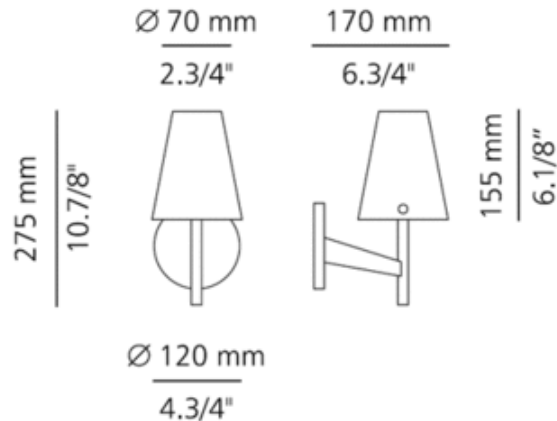

# A-1220 Wall Sconce

**Designer:** Leonardo Marelli

**Description:**

A-1220 wall sconce features a white hand-blown cased glass shade. Finish available in polished chrome and brushed nickel. Available in a suspension, wall sconce, table and floor lamp version. One 100 watt, 120 volt , A19 medium base incandescent lamp not included. General light distribution. ETL listed. Made in Spain. 4.75W x 10.88H x 6.13 inch depth.

Shown in: Brushed Nickel / White

**List Price:** \$605.25  
**Our Price:** \$538.01

**Shade Color:** White  
**Body Finish:** Brushed Nickel  
**Lamp:** 1 x A19/Medium (E26)/72W/120V Incandescent  
**Wattage:** 72W  
**Dimmer:** Incandescent  
**Dimensions:** 10.88"H x 4.75"W x 6.75"D