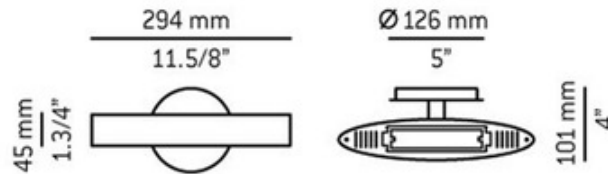

# Venezia Wall Sconce

**Designer:** Leonardo Marelli

**Description:**

Venezia wall sconce features a bottom opal glass diffuser. Finish available in chrome and brushed nickel. Available in a wall sconce, bath bar, suspension and floor lamp version. One 150 watt, 120 volt, T3 Long R7s base halogen lamp not included. General light distribution. ADA compliant. ETL listed. 11.63W x 5H x 4 inch depth.

Shown in: Brushed Nickel / Opal

**List Price:** \$688.50  
**Our Price:** \$612.01

**Shade Color:** Opal  
**Body Finish:** Brushed Nickel  
**Lamp:** 1 x T3LONG/R7s (RSC)/150W/120V Halogen  
**Wattage:** 150W  
**Dimmer:** Incandescent  
**Dimensions:** 5"H x 11.63"W x 4"D