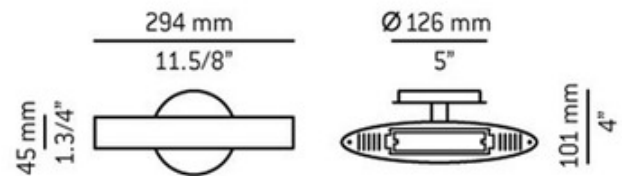

### DESCRIPTION

Venezia wall sconce features a bottom opal glass diffuser. Finish available in chrome and brushed nickel. Available in a wall sconce, bath bar, suspension and floor lamp version. One 150 watt, 120 volt, T3 Long R7s base halogen lamp not included. General light distribution. ADA compliant. ETL listed. 11.63W x 5H x 4 inch depth.

<b>SHADE COLOR</b>	Opal
<b>BODY FINISH</b>	Brushed Nickel
<b>WATTAGE</b>	150W
<b>DIMMER</b>	Standard 120V
<b>DIMENSIONS</b>	11.63"W x 5"H x 4"D
<b>BULB NOT INCLUDED</b>	
<b>LAMP</b>	1 x T3LONG/R7s (RSC)/150W/120V Halogen