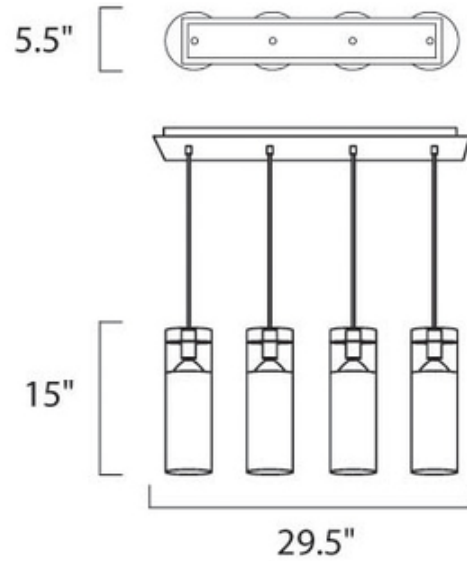

BRAND

Et2

DESCRIPTION

Frost 6 light pendant features a clear glass cylinder with a white inside and a chrome finish. Available in 1, 4 and 6 light suspension version. Six 50 watt, 120 volt, PAR20 medium base lamps not included. Maximum overall height of 136 inches.

SHADE COLOR	Clear / White
BODY FINISH	Chrome
WATTAGE	200W
DIMMER	Standard 120V
DIMENSIONS	29.5"W x 15"H x 5.5"D
BULB NOT INCLUDED	
LAMP	4 x PAR20/Medium (E26)/50W/120V Halogen

SPEC # ET2400

COMPANY	PROJECT	FIXTURE TYPE	APPROVED BY	DATE