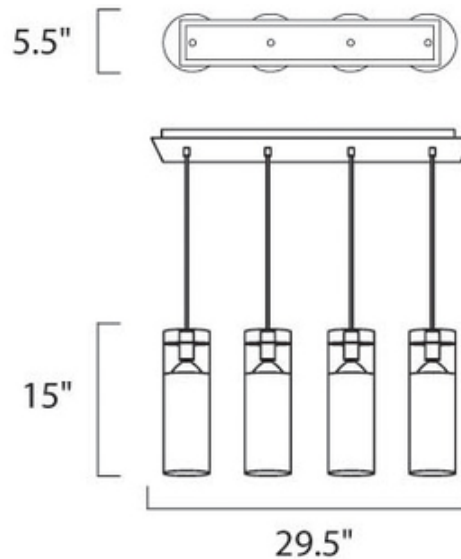

Frost 4 Light Suspension

Description:

Frost 6 light pendant features a clear glass cylinder with a white inside and a chrome finish. Available in 1, 4 and 6 light suspension version. Six 50 watt, 120 volt, PAR20 medium base lamps not included. Maximum overall height of 136 inches.

Shown in: Chrome / Clear / White

List Price: \$572.50
 Our Price: \$458.00

Shade Color: Clear / White
 Body Finish: Chrome
 Lamp: 4 x PAR20/Medium (E26)/50W/120V Halogen
 Wattage: 200W
 Dimmer: Incandescent
 Dimensions: 15"H x 29.5"W x 5.5"D