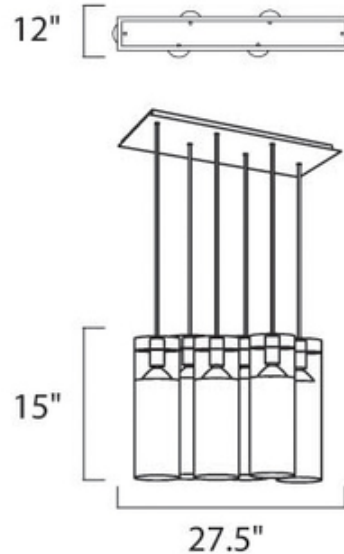

Frost 6 Light Suspension

Description:

Frost 6 light suspension features a clear glass cylinder with a white inside and a chrome finish. Available in 1, 4 and 6 light suspension version. Six 50 watt, 120 volt, PAR20 medium base lamp not included. Maximum overall height of 136 inches.

Shown in: Chrome / Clear / White

List Price: \$872.50
 Our Price: \$698.00

Shade Color: Clear / White
 Body Finish: Chrome
 Lamp: 6 x PAR20/Medium (E26)/50W/120V Halogen
 Wattage: 300W
 Dimmer: Incandescent
 Dimensions: 15"H x 27.5"W x 12"D