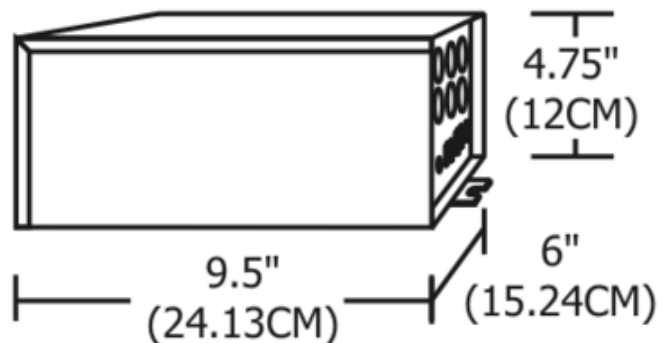

# Remote 2X300W 12V Magnetic Transformer

**Description:**

600 Watt (2X300 watt) Remote Magnetic Transformer converts two line voltage inputs to two low voltage 12 volt, 300 watt outputs for powering a Monorail 2 Circuit system. Power feed or power feed canopy required, sold separately. Protected by fast acting secondary circuit breaker. Transformer must be installed in an accessible location (such as an attic or in a closet), and it is best to keep transformer within 20 feet of power canopy/junction box to prevent voltage drop. Dimmable with two 600 watt magnetic low voltage dimmers, sold separately. ETL listed. 6 inch width x 9.5 inch length x 4.75 inch height.

Shown in: Black

List Price: \$347.00  
 Our Price: \$208.20

Shade Color: N/A  
 Body Finish: Black  
 Lamp: 1 x 600W Halogen  
 Wattage: 600W  
 Dimmer: Low Voltage Magnetic  
 Dimensions: 9.5"L x 4.75"H x 6"W