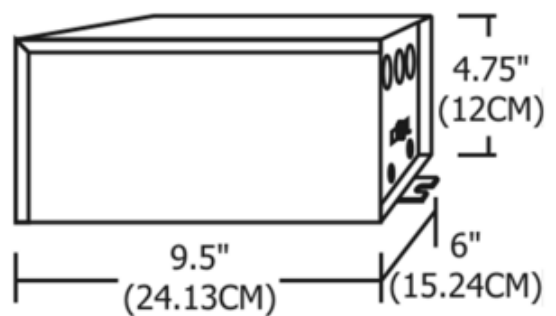

BRAND

PureEdge Lighting

DESCRIPTION

600 Watt (2X300 watt) Remote Magnetic Transformer converts two line voltage inputs to two low voltage 12 volt, 300 watt outputs for powering a Monorail 2 Circuit system. Protected by fast acting secondary circuit breaker. Transformer must be installed in an accessible location (such as an attic or in a closet), and it is best to keep transformer within 20 feet of power canopy/ junction box to prevent voltage drop. Dimmable with two 600 watt magnetic low voltage dimmers, sold separately. ETL listed. Power feed or power feed canopy is required, sold separately.

SHADE COLOR	N/A
BODY FINISH	Black
WATTAGE	600W
DIMMER	Low Voltage Magnetic
DIMENSIONS	9.5"W x 4.75"H x 6"D
BULB NOT INCLUDED	
LAMP	600W Halogen

SPEC # EDG40152

COMPANY	PROJECT	FIXTURE TYPE	APPROVED BY	DATE