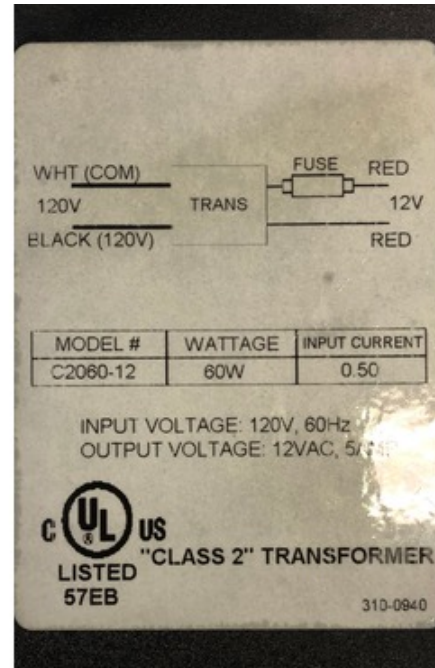

BRAND

Raise Lighting

DESCRIPTION

AT60 Class 2 12 volt 60 watt ac magnetic remote power supply is encapsulated in epoxy for quiet, cool operation. Primary 7 percent boost tap for long runs or to compensate for dimmer voltage drop. Primary inline overload protection. Secondary inline short circuit protection. Easy-opening case with knock-outs for hardwiring. Steel with black powder-painted finish. 120 Volt input, 12 Volt output. Transformer does not include debuzzing dimming coil and can be purchased separately. Suitable for indoor or outdoor use. UL and cUL Listed. Made in the USA. 4.5 inches wide x 8.75 inches high x 3.75 inches deep.

SHADE COLOR	N/A
BODY FINISH	Black
WATTAGE	60W
DIMMER	Low Voltage Magnetic
DIMENSIONS	4.5"L x 3.75"W x 8.75"H
BULB NOT INCLUDED	
LAMP	60W Halogen

SPEC # RAI40158

COMPANY	PROJECT	FIXTURE TYPE	APPROVED BY	DATE