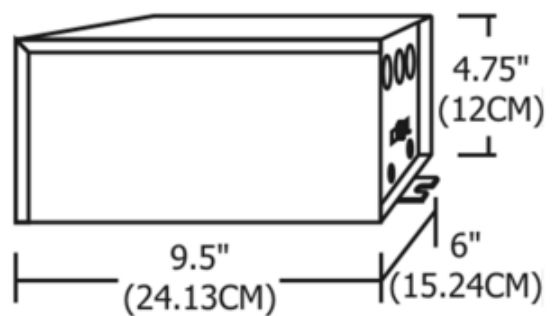

BRAND

PureEdge Lighting

DESCRIPTION

600 Watt Remote Dual Feed Magnetic Transformer converts line voltage input to low voltage 12 volt output for powering Monorail, Kable Lite or Fast Jack low voltage lighting systems. Includes two isolated 300 watt runs using 12 volt lamps. The remote transformer must be installed in an accessible location (such as an attic or in a closet), and it is best to keep transformer within 20 feet of the power feed/junction box to prevent voltage drop. Protected by fast acting secondary circuit breaker. Dimmable using a 1000 watt magnetic low voltage dimmer, sold separately. Some buzzing may occur at low levels and may be reduced with a de-buzzing coil, sold separately. 12 volt magnetic transformers are LED compatible with 12 volt AC LEDs. ETL listed. Dual power feed or power feed canopy required, sold separately.

SHADE COLOR	N/A
BODY FINISH	Black
WATTAGE	600W
DIMMER	Low Voltage Magnetic
DIMENSIONS	9.5"W x 4.75"H x 6"D
BULB NOT INCLUDED	
LAMP	600W Halogen

SPEC # EDG40159

COMPANY	PROJECT	FIXTURE TYPE	APPROVED BY	DATE