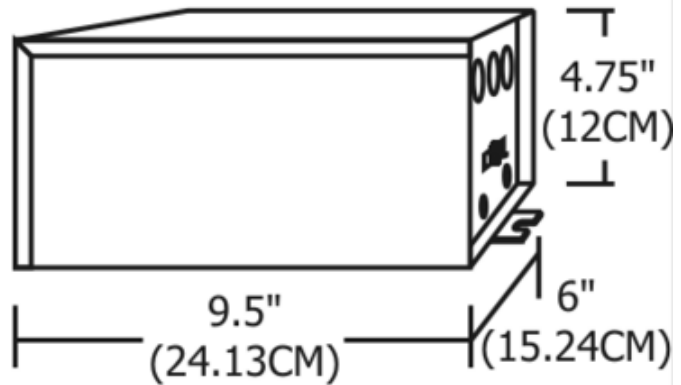

Remote 600W 24V Magntic Transformer

Description:

600 Watt Remote Magnetic Transformer converts line voltage input to low voltage 24 volt output for powering Monorail, Kable Lite or Fast Jack low voltage lighting systems. The remote transformer must be installed in an accessible location (such as an attic or in a closet), and it is best to keep transformer within 20 feet of the power feed/junction box to prevent voltage drop. Protected by fast acting secondary circuit breaker. Power feed or power feed canopy required, sold separately. Dimmable using a 1000 watt magnetic low voltage dimmer, sold separately. Some buzzing may occur on low levels and may be reduced with a dimming de-buzzing coil, sold separately. 24 volt lamp must be used. ETL listed. 6 inch width x 9.5 inch length x 4.75 inch height.

Shown in: Black

List Price: \$204.00
 Our Price: \$122.40

Shade Color: N/A
 Body Finish: Black
 Lamp: 1 x 600W Halogen
 Wattage: 600W
 Dimmer: Low Voltage Magnetic
 Dimensions: 9.5"L x 4.75"H x 6"W

Product Number: EDG40161			
Company:		Fixture Type:	Date: Apr 25, 2018
Project:		Approved By:	