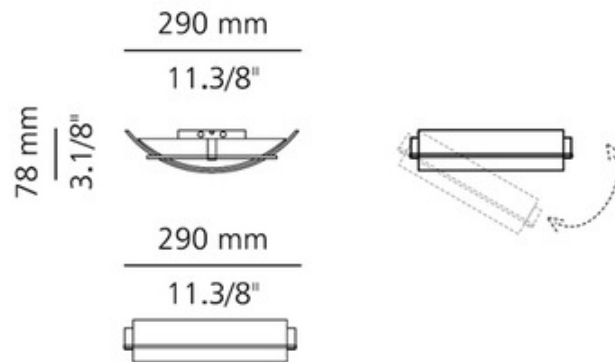

T-1249 Wall / Ceiling Flush Mount

Designer: Leonardo Marelli

Description:

T-1249 wall/ceiling mount features a white satin glass diffuser and a brushed nickel finish. Requires one 200 watt, 120 volt, T3 Long R7s base halogen lamp, not included. General light distribution. ETL listed. 11.38 inch square x 3.13 inch height.

Shown in: Brushed Nickel / White Satin

List Price: \$928.13
Our Price: \$742.50

Shade Color: White Satin
Body Finish: Brushed Nickel
Lamp: 1 x T3LONG/R7s (RSC)/200W/120V Halogen
Wattage: 200W
Dimmer: Incandescent
Dimensions: 3.13"H x 11.38"W x 11.38"D