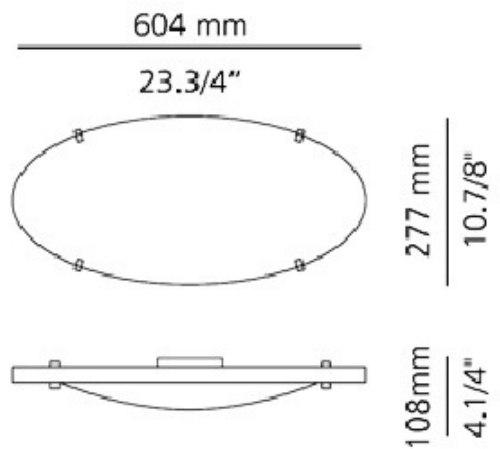

COMPANY	PROJECT	FIXTURE TYPE	APPROVED BY	DATE