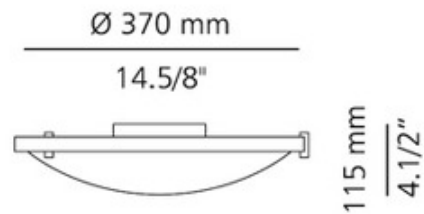

T-2124 Ceiling Flush Mount

Designer: Leonardo Marelli

Description:

T-2124 ceiling flush mount features a white satin glass diffuser and a brushed nickel finish. Also available in a small, medium and large size option. Fixture available with halogen or compact fluorescent lamping option. One 200 watt, 120 volt, T3 Long R7s base halogen lamp not included. General light distribution. ETL listed. Made in Spain. 14.63 inch diameter x 4.5 inch height.

Shown in: Brushed Nickel / White Satin

List Price: \$948.38
Our Price: \$843.01

Shade Color: White Satin
Body Finish: Brushed Nickel
Lamp: 1 x T3LONG/R7s (RSC)/200W/120V Halogen
Wattage: 200W
Dimmer: Incandescent
Dimensions: 4.5"H x 14.63"W