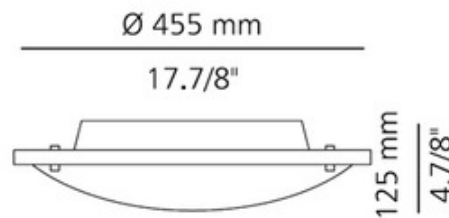

# T-2125 Ceiling Flush Mount

**Designer:** Leonardo Marelli

**Description:**

T-2125 ceiling flush mount features a white satin glass diffuser and a brushed nickel finish. Also available in a small, medium and large size option. Fixture available with halogen or compact fluorescent lamping option. One 300 watt, 120 volt, T3 Long R7s base halogen lamp not included. General light distribution. ETL listed. Made in Spain. 17.88 inch diameter x 4.88 inch height.

Shown in: Brushed Nickel / White Satin

**List Price:** \$1086.75  
**Our Price:** \$966.01

**Shade Color:** White Satin  
**Body Finish:** Brushed Nickel  
**Lamp:** 1 x T3LONG/R7s (RSC)/300W/120V Halogen  
**Wattage:** 300W  
**Dimmer:** Incandescent  
**Dimensions:** 4.88"H x 17.88"W