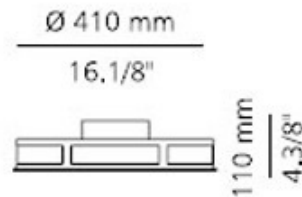

T-2149 Wall / Ceiling Mount

Designer: Leonardo Marelli

Description:

T-2149 wall/ceiling mount features an opal white satin glass diffuser and a brushed nickel finish. Available in a wall/ceiling mount and suspension version. Fixture available with halogen or compact fluorescent lamping option. One 150 watt, 120 volt, T3 Long R7s base halogen lamp not included. General light distribution. ETL listed. 16.13 inch diameter x 4.38 inch depth.

Shown in: Brushed Nickel / White Opal

List Price: \$1743.75
Our Price: \$1550.02

Shade Color: White Opal
Body Finish: Brushed Nickel
Lamp: 1 x T3LONG/R7s (RSC)/150W/120V Halogen
Wattage: 150W
Dimmer: Incandescent
Dimensions: 4.38"H x 16.13"W