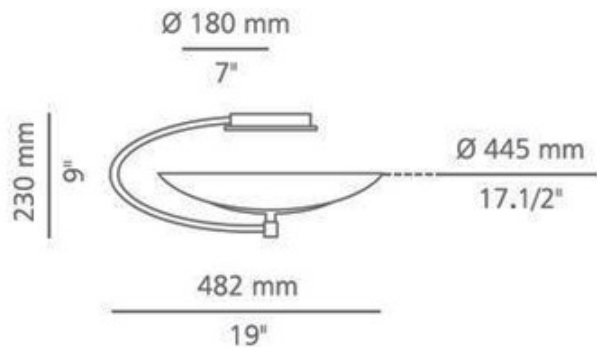

T-2317 Ceiling Flush Mount

Description:

T-2317 ceiling flush mount features an opal satin glass diffuser and a brushed nickel finish. One 300 watt, 120 volt, T3 Long R7s base halogen lamp not included. General light distribution. ETL listed. 19W x 9H.

Shown in: Brushed Nickel / Opal Satin

List Price: \$1400.63
 Our Price: \$1245.02

Shade Color: Opal Satin
 Body Finish: Brushed Nickel
 Lamp: 1 x T3LONG/R7s (RSC)/300W/120V Halogen
 Wattage: 300W
 Dimmer: Incandescent
 Dimensions: 9"H x 19"W