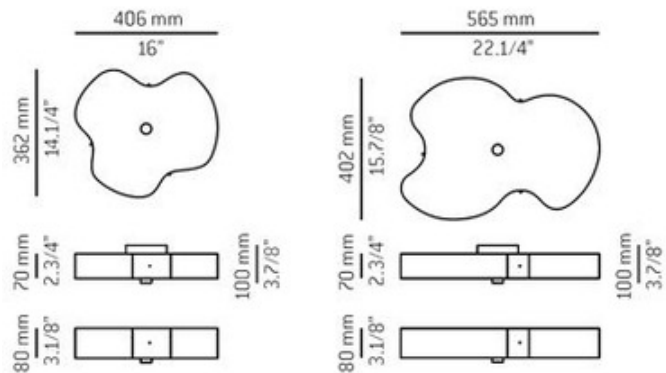

Dona Ceiling Flush Mount

Designer: Leonardo Marelli

Description:

Dona ceiling flush mount features an opal white satin glass diffuser and a brushed nickel finish. Available in a small and large size option as well as a wall sconce, ceiling flush mount and suspension version. Fixture available with halogen or compact fluorescent lamping option. Two 75 or 100 watt, 120 volt, T3 Short R7s base halogen lamps not included. General light distribution. ETL listed. Small: 16W x 3.88H x 14.25L. Large: 22.25W x 3.88H x 15.88L.

Shown in: Brushed Nickel / White Opal

List Price: \$1235.25
Our Price: \$1098.01

Shade Color: White Opal
Body Finish: Brushed Nickel
Lamp: 2 x T3SHORT/R7s (RSC)/75W/120V Halogen
Wattage: 150W
Dimmer: Incandescent
Dimensions: 14.25"L x 3.88"H x 16"W