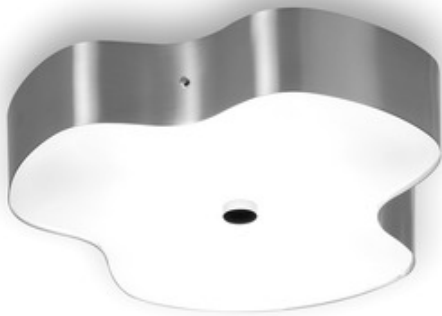

Dona Ceiling Flush Mount

Designer: Leonardo Marelli

Description:

Dona ceiling flush mount features an opal white satin glass diffuser and a brushed nickel finish. Available in a small and large size option as well as a wall sconce, ceiling flush mount and suspension version. Fixture available with halogen or compact fluorescent lamping option. Two 75 or 100 watt, 120 volt, T3 Short R7s base halogen lamps not included. General light distribution. ETL listed. Small: 16W x 3.88H x 14.25L. Large: 22.25W x 3.88H x 15.88L.

Shown in: Brushed Nickel / White Opal

List Price: \$1235.25
Our Price: \$1098.01

Shade Color: White Opal
Body Finish: Brushed Nickel
Lamp: 2 x T3SHORT/R7s (RSC)/75W/120V Halogen
Wattage: 150W
Dimmer: Incandescent
Dimensions: 14.25"L x 3.88"H x 16"W