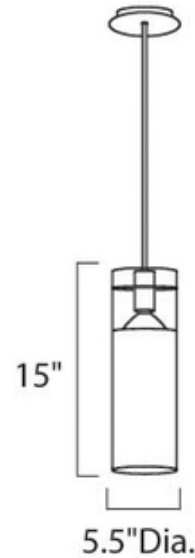

Frost Pendant

Description:

Frost pendant features a clear glass cylinder with a white inside and a chrome finish. Available in 1, 4 and 6 light suspension version. One 50 watt, 120 volt, PAR20 medium base lamp not included. Maximum overall height of 136 inches.

Shown in: Chrome / Clear / White

List Price: \$155.00
Our Price: \$124.00

Shade Color: Clear / White
Body Finish: Chrome
Lamp: 1 x PAR20/Medium (E26)/50W/120V Halogen
Wattage: 50W
Dimmer: Incandescent
Dimensions: 15"H x 5.5"W

Product Number: ET2408			
Company:		Fixture Type:	Date: Apr 22, 2018
Project:		Approved By:	

#0522SU-FROST-00611-CLCH

Fax: (773) 883-6131

Phone: 866-954-4489

Address: 1718 W. Fullerton Ave. Chicago IL 60614